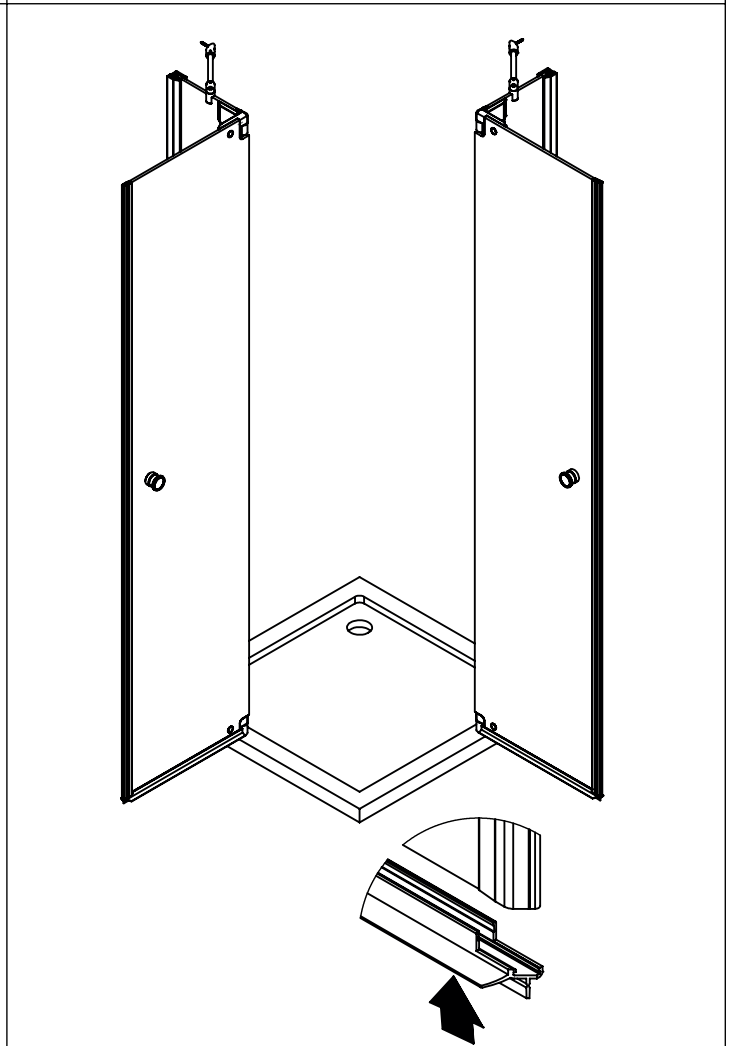

bebor

Eckkabine, 4-teilig

Montageanleitung

Art.-Nr.: BX2020100

- | | | | | | | | | |
|---|---|------------|---|----|---|----|---|----|
|  |  | 8x M6x16 |  | 4x |  | 2x |  | 2x |
|  |  | 8x |  | 2x |  | 2x |  | 2x |
|  |  | 8x |  | 2x |  | 4x |  | 2x |
|  |  | 10x 4,2x38 |  | 2x |  | 8x | | |
|  |  | 10x Ø6x30 |  | 2x | | | | |