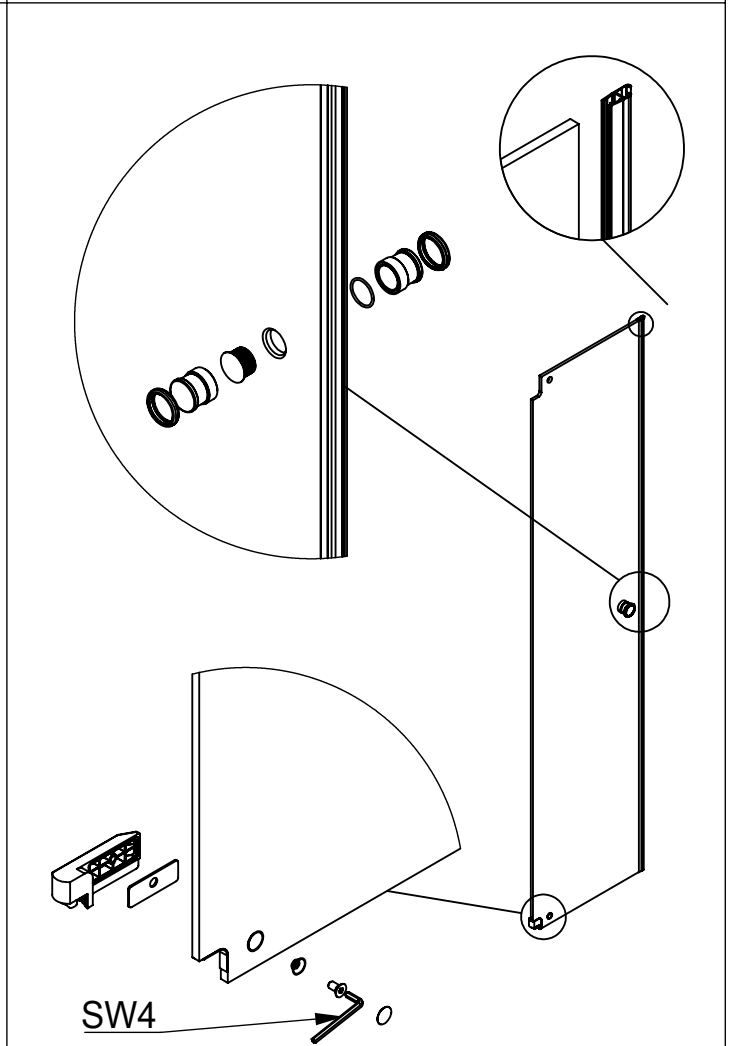

bebor

Eckkabine, 4-teilig

Montageanleitung

Art.-Nr.: BX2020100

- | | | | | | | | | |
|---|---|------------|---|----|---|----|---|----|
|  |  | 8x M6x16 |  | 4x |  | 2x |  | 2x |
|  |  | 8x |  | 2x |  | 2x |  | 2x |
|  |  | 8x |  | 2x |  | 4x |  | 2x |
|  |  | 10x 4,2x38 |  | 2x |  | 8x | | |
|  |  | 10x Ø6x30 |  | 2x | | | | |