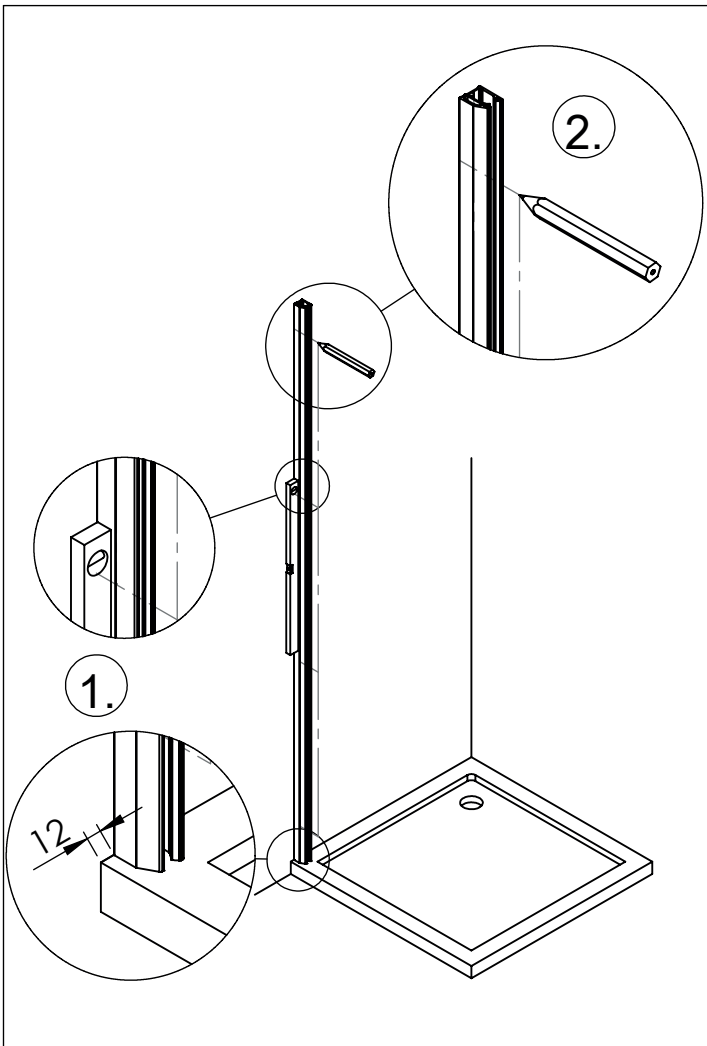

bebor

Eckkabine, 4-teilig

Montageanleitung

Art.-Nr.: BX2020100

- | | | | | | | | | |
|---|---|------------|---|----|---|----|---|----|
|  |  | 8x M6x16 |  | 4x |  | 2x |  | 2x |
|  |  | 8x |  | 2x |  | 2x |  | 2x |
|  |  | 8x |  | 2x |  | 4x |  | 2x |
|  |  | 10x 4,2x38 |  | 2x |  | 8x | | |
|  |  | 10x Ø6x30 |  | 2x | | | | |