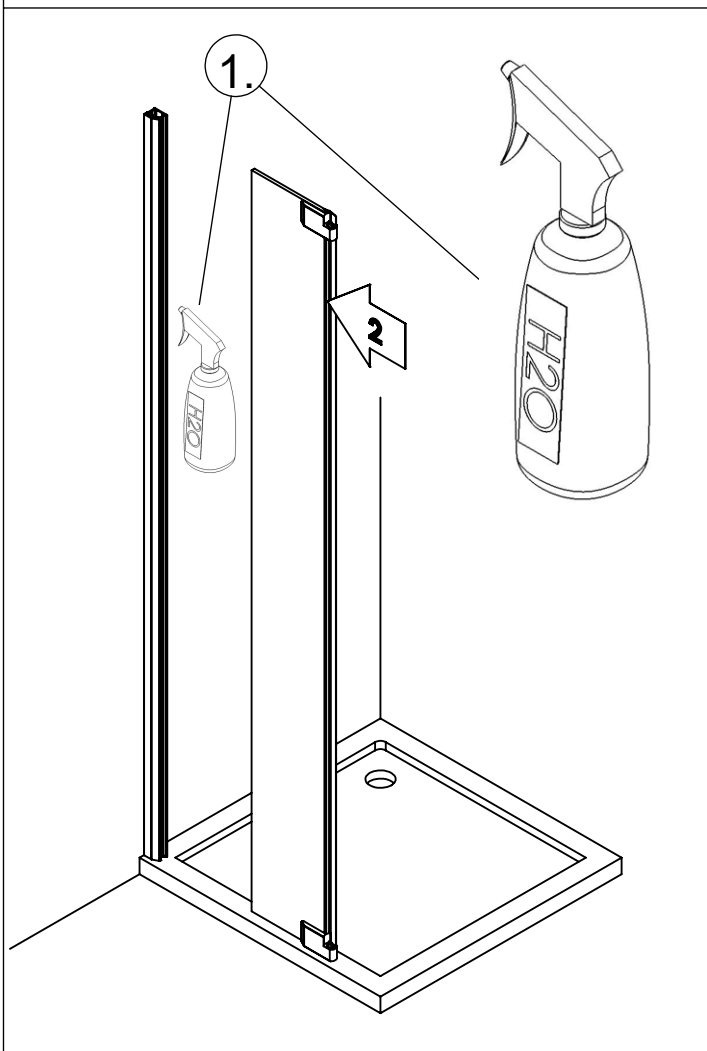

bebor

Eckkabine, 4-teilig

Montageanleitung

Art.-Nr.: BX2020100

- | | | | | | | | | |
|---|---|------------|---|----|---|----|---|----|
|  |  | 8x M6x16 |  | 4x |  | 2x |  | 2x |
|  |  | 8x |  | 2x |  | 2x |  | 2x |
|  |  | 8x |  | 2x |  | 4x |  | 2x |
|  |  | 10x 4,2x38 |  | 2x |  | 8x | | |
|  |  | 10x Ø6x30 |  | 2x | | | | |