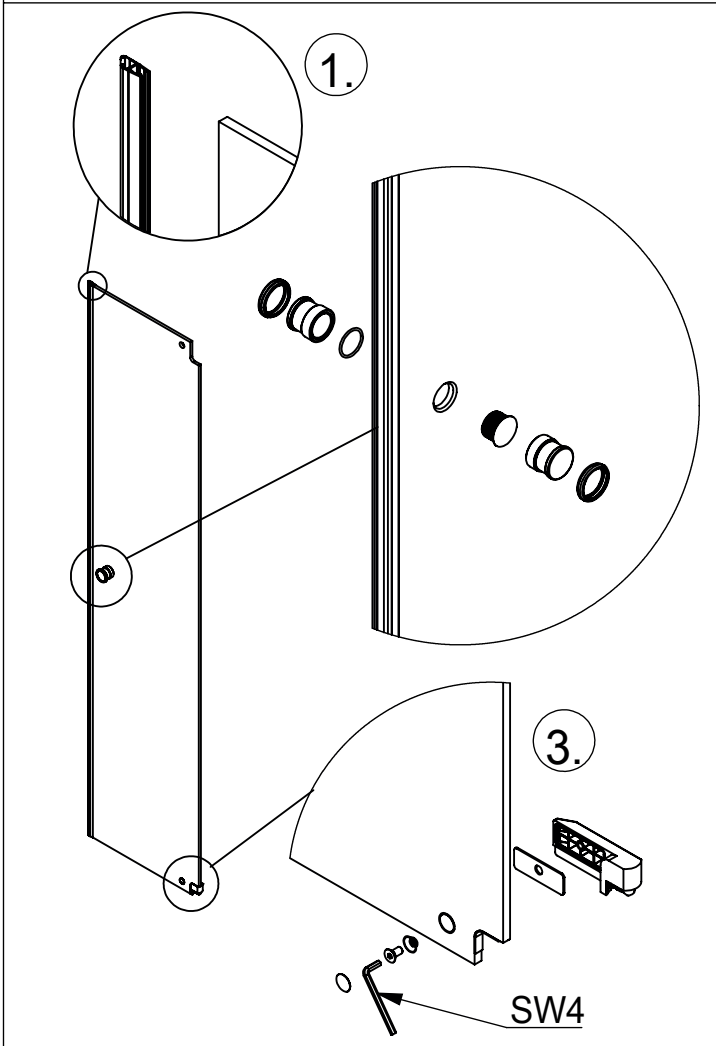

bebor

Eckkabine, 4-teilig

Montageanleitung

Art.-Nr.: BX2020100

- | | | | | | | | | |
|---|---|------------|---|----|---|----|---|----|
|  |  | 8x M6x16 |  | 4x |  | 2x |  | 2x |
|  |  | 8x |  | 2x |  | 2x |  | 2x |
|  |  | 8x |  | 2x |  | 4x |  | 2x |
|  |  | 10x 4,2x38 |  | 2x |  | 8x | | |
|  |  | 10x Ø6x30 |  | 2x | | | | |