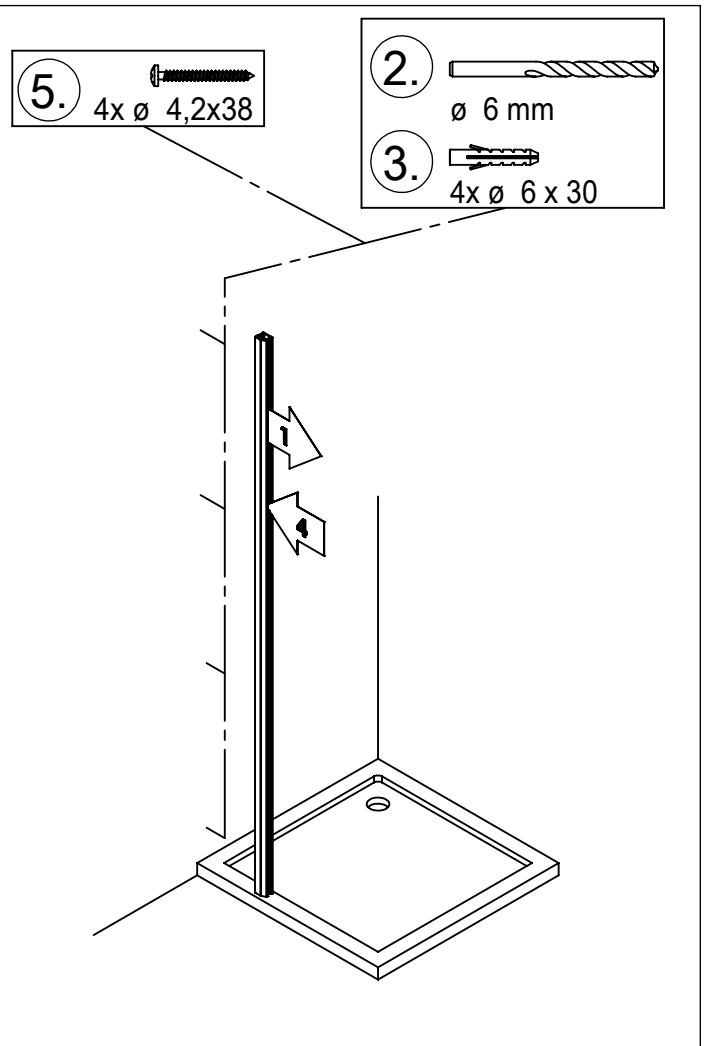

bebor

Eckkabine, 4-teilig

Montageanleitung

Art.-Nr.: BX2020100

- | | | | | | | | | |
|---|---|------------|---|----|---|----|---|----|
|  |  | 8x M6x16 |  | 4x |  | 2x |  | 2x |
|  |  | 8x |  | 2x |  | 2x |  | 2x |
|  |  | 8x |  | 2x |  | 4x |  | 2x |
|  |  | 10x 4,2x38 |  | 2x |  | 8x | | |
|  |  | 10x Ø6x30 |  | 2x | | | | |