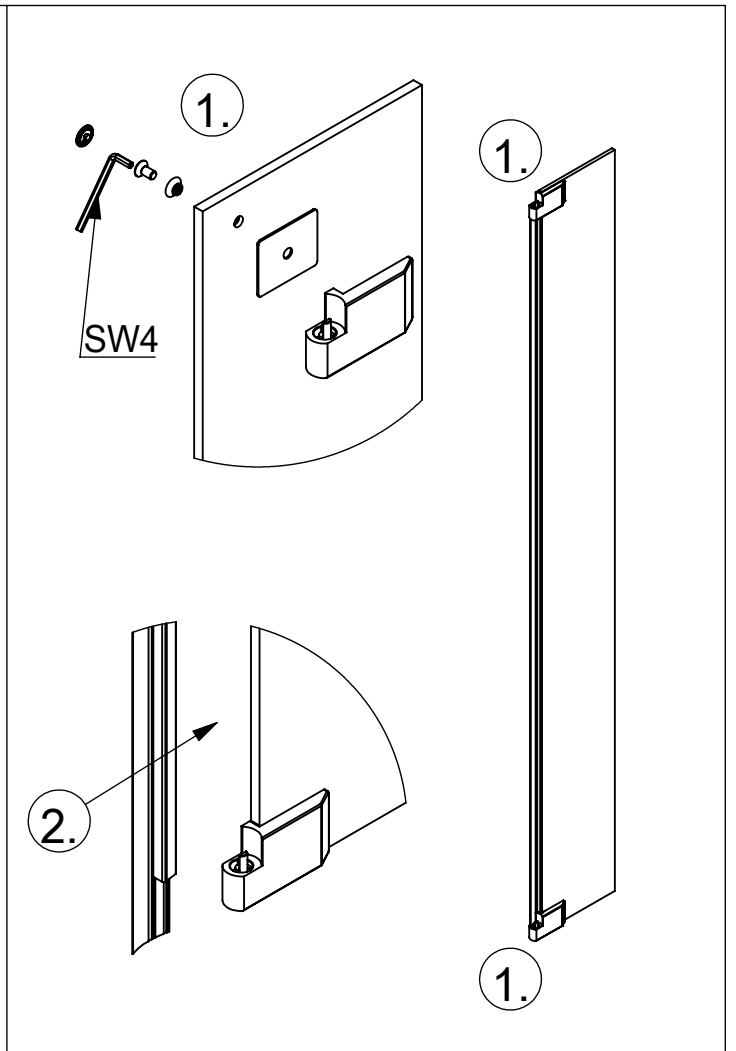

bebor

Eckkabine, 4-teilig

Montageanleitung

Art.-Nr.: BX2020100

- | | | | | | | | | |
|---|---|------------|---|----|---|----|---|----|
|  |  | 8x M6x16 |  | 4x |  | 2x |  | 2x |
|  |  | 8x |  | 2x |  | 2x |  | 2x |
|  |  | 8x |  | 2x |  | 4x |  | 2x |
|  |  | 10x 4,2x38 |  | 2x |  | 8x | | |
|  |  | 10x Ø6x30 |  | 2x | | | | |