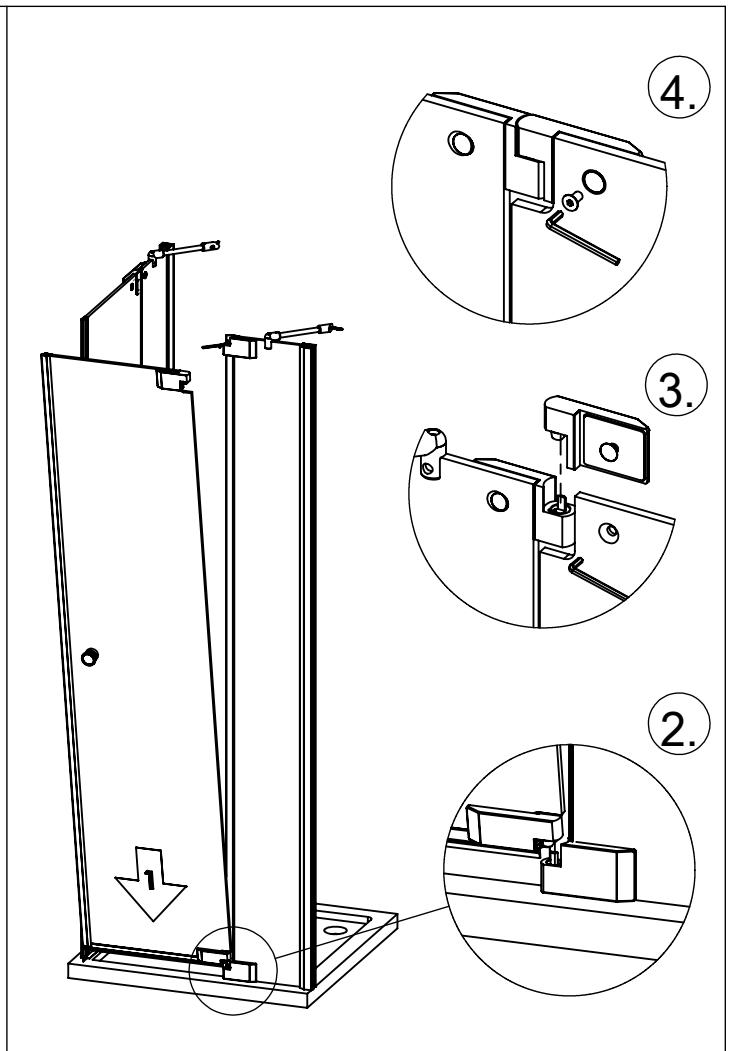

bebor

Eckkabine, 4-teilig

Montageanleitung

Art.-Nr.: BX2020100

- | | | | | | | | | |
|---|---|------------|---|----|---|----|---|----|
|  |  | 8x M6x16 |  | 4x |  | 2x |  | 2x |
|  |  | 8x |  | 2x |  | 2x |  | 2x |
|  |  | 8x |  | 2x |  | 4x |  | 2x |
|  |  | 10x 4,2x38 |  | 2x |  | 8x | | |
|  |  | 10x Ø6x30 |  | 2x | | | | |