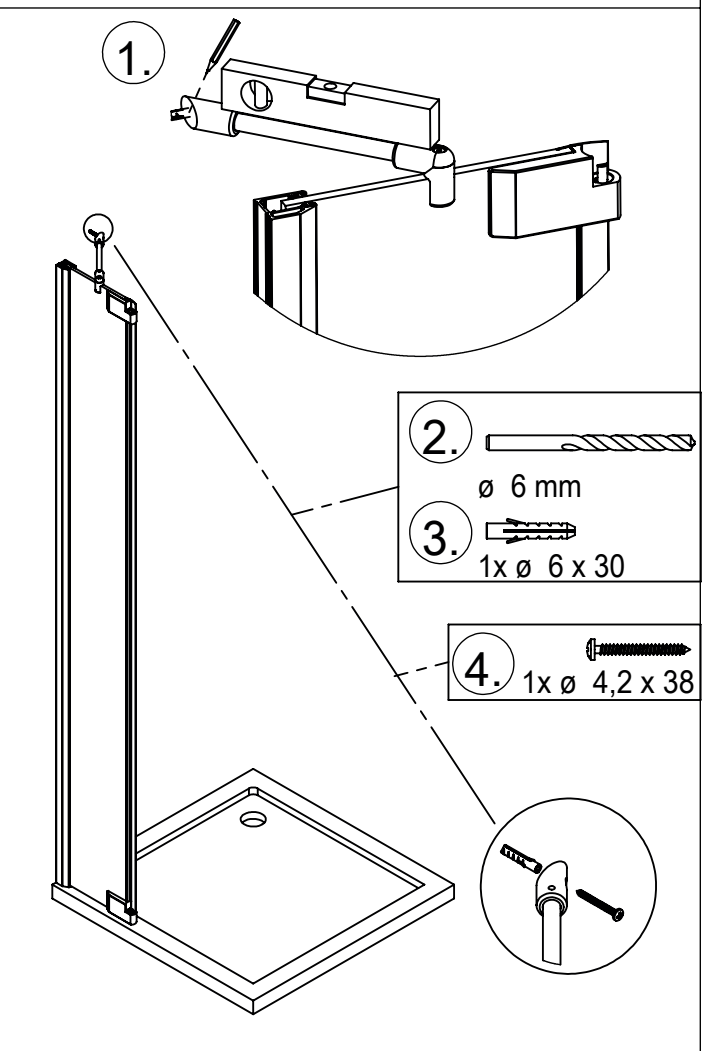

bebor

Eckkabine, 4-teilig

Montageanleitung

Art.-Nr.: BX2020100

- | | | | | | | | | |
|---|---|------------|---|----|---|----|---|----|
|  |  | 8x M6x16 |  | 4x |  | 2x |  | 2x |
|  |  | 8x |  | 2x |  | 2x |  | 2x |
|  |  | 8x |  | 2x |  | 4x |  | 2x |
|  |  | 10x 4,2x38 |  | 2x |  | 8x | | |
|  |  | 10x Ø6x30 |  | 2x | | | | |