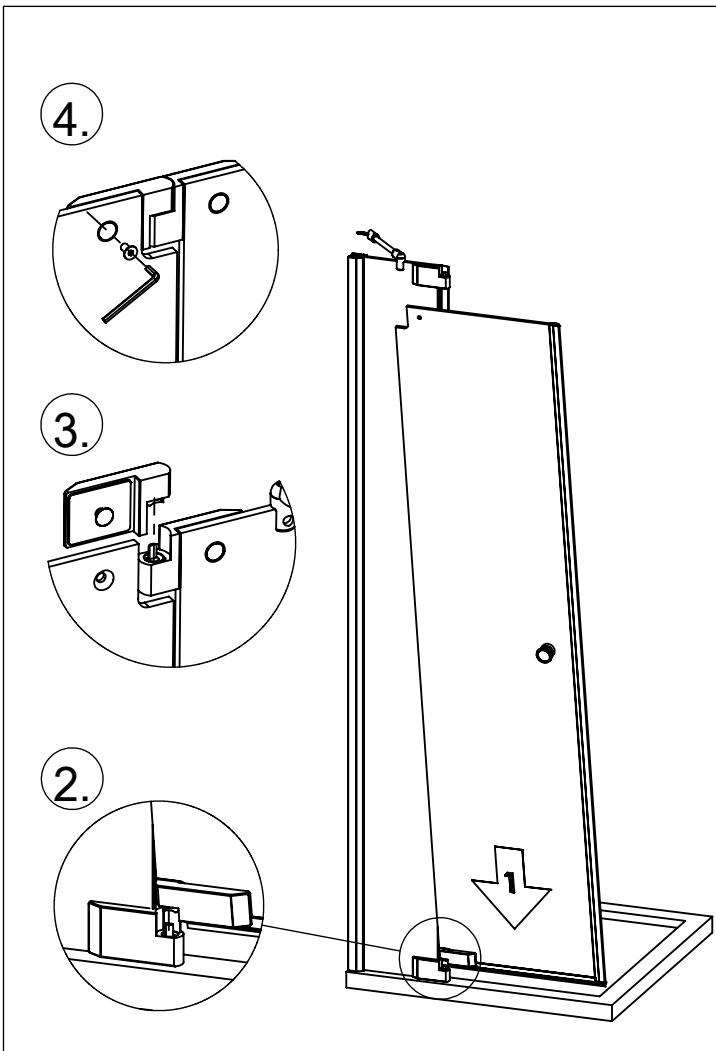

bebor

Eckkabine, 4-teilig

Montageanleitung

Art.-Nr.: BX2020100

- | | | | | | | | | |
|---|---|------------|---|----|---|----|---|----|
|  |  | 8x M6x16 |  | 4x |  | 2x |  | 2x |
|  |  | 8x |  | 2x |  | 2x |  | 2x |
|  |  | 8x |  | 2x |  | 4x |  | 2x |
|  |  | 10x 4,2x38 |  | 2x |  | 8x | | |
|  |  | 10x Ø6x30 |  | 2x | | | | |