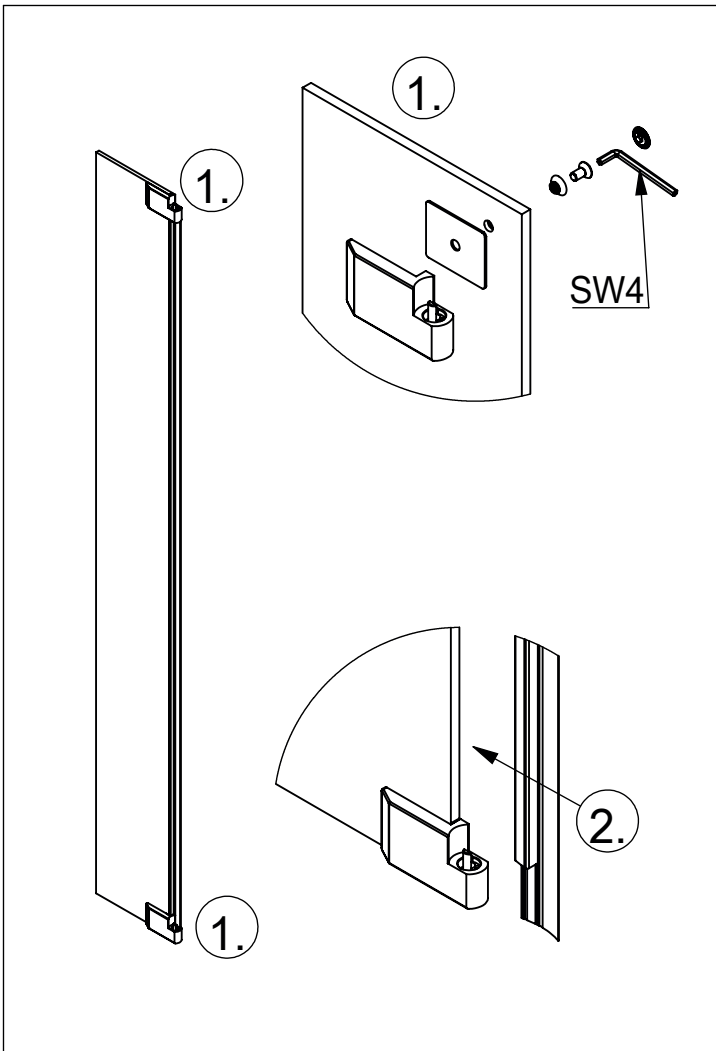

bebor

Eckkabine, 4-teilig

Montageanleitung

Art.-Nr.: BX2020100

- | | | | | | | | | |
|---|---|------------|---|----|---|----|---|----|
|  |  | 8x M6x16 |  | 4x |  | 2x |  | 2x |
|  |  | 8x |  | 2x |  | 2x |  | 2x |
|  |  | 8x |  | 2x |  | 4x |  | 2x |
|  |  | 10x 4,2x38 |  | 2x |  | 8x | | |
|  |  | 10x Ø6x30 |  | 2x | | | | |